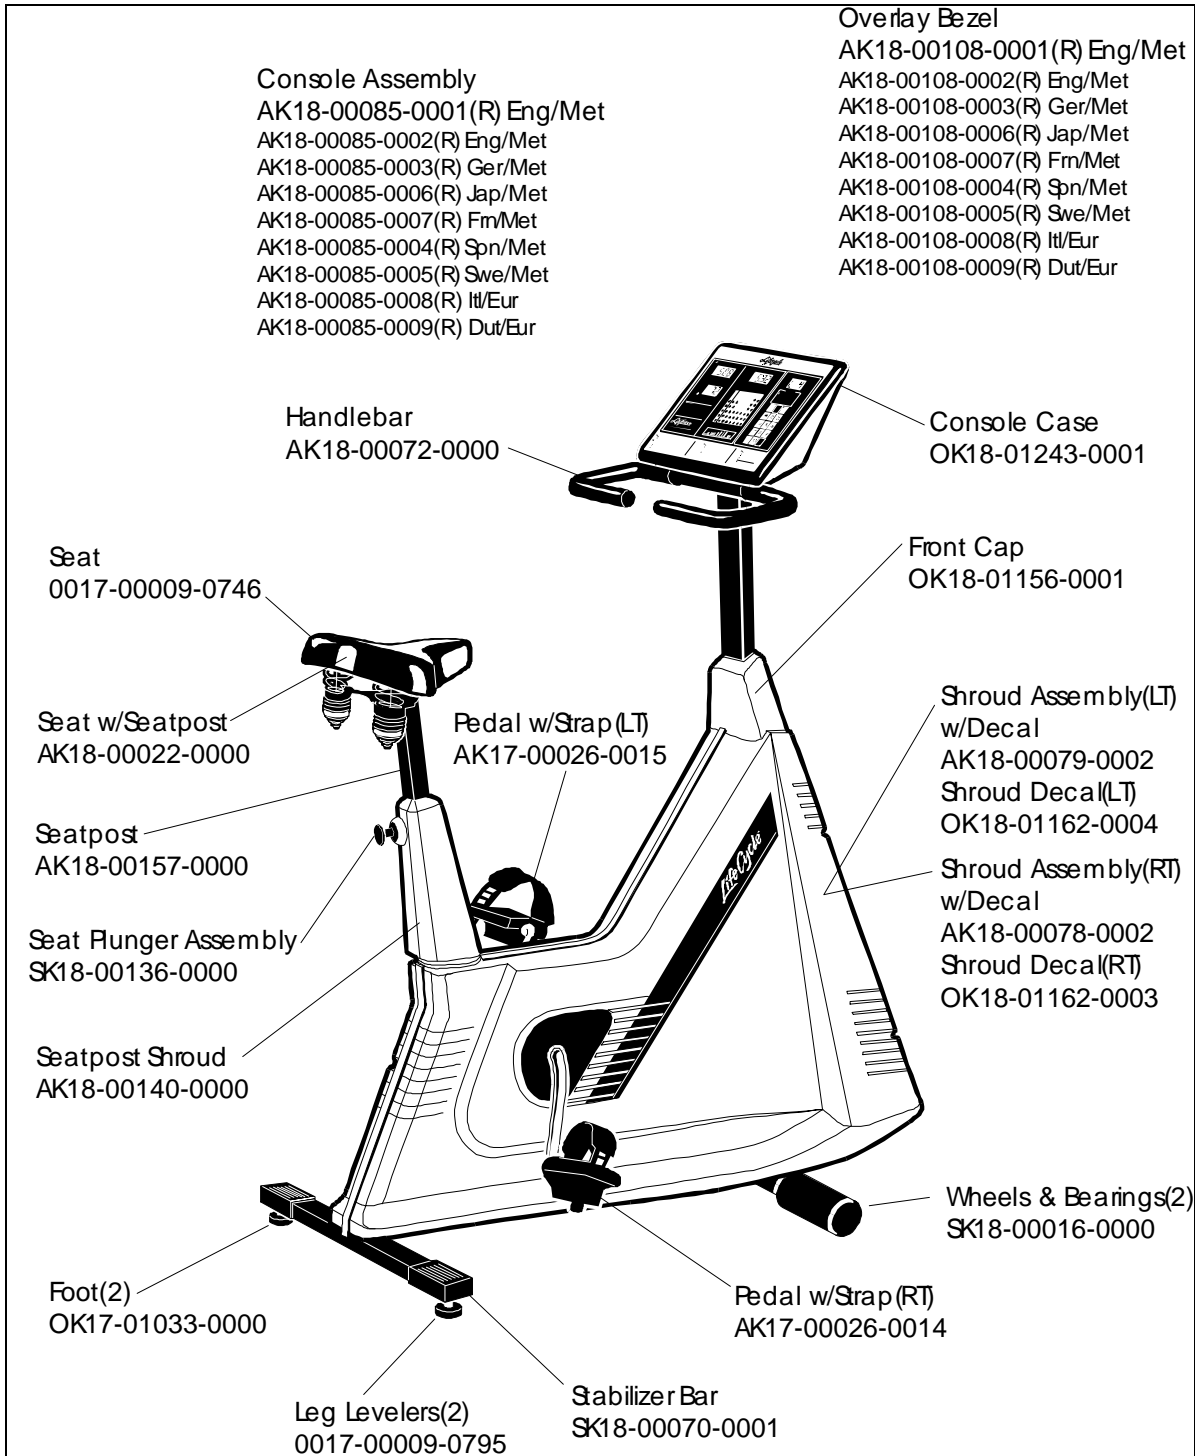

LC-7500
EXERCISE BIKE

GK18-00007-XXXX
SN# 201-380, 401-425, 800000-804901

**LC-7500
EXERCISE BIKE**

GK18-00007-XXXX
SN# 201-380, 401-425, 800000-804901